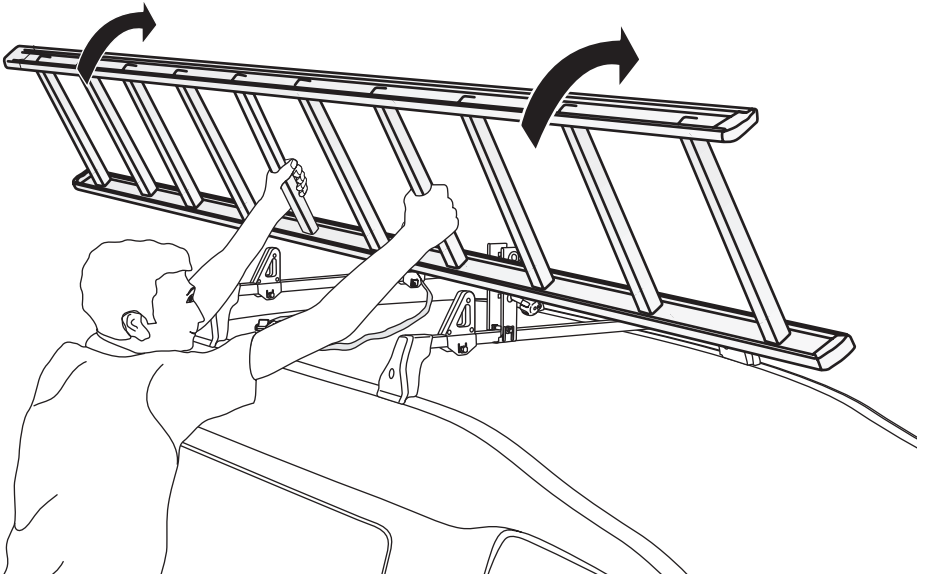

x1

5

6

A

B

C

1.6 kg

Thule One-Key System