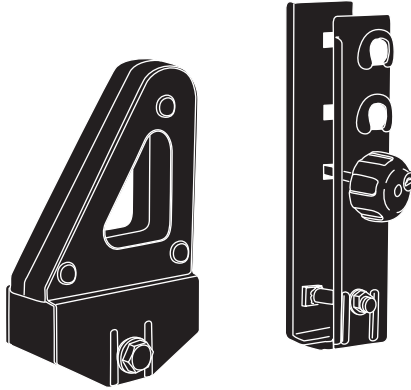

Thule Ladder Carrier 548

➤ Instructions

Ladder carrier

Thule SquareBar

54800, 548001

c.20150630
501-6222-04

1

2

x1

x1

x1

3

x3

x3

x3

4

x1

5

6

A

B

C

1.6 kg

Thule One-Key System