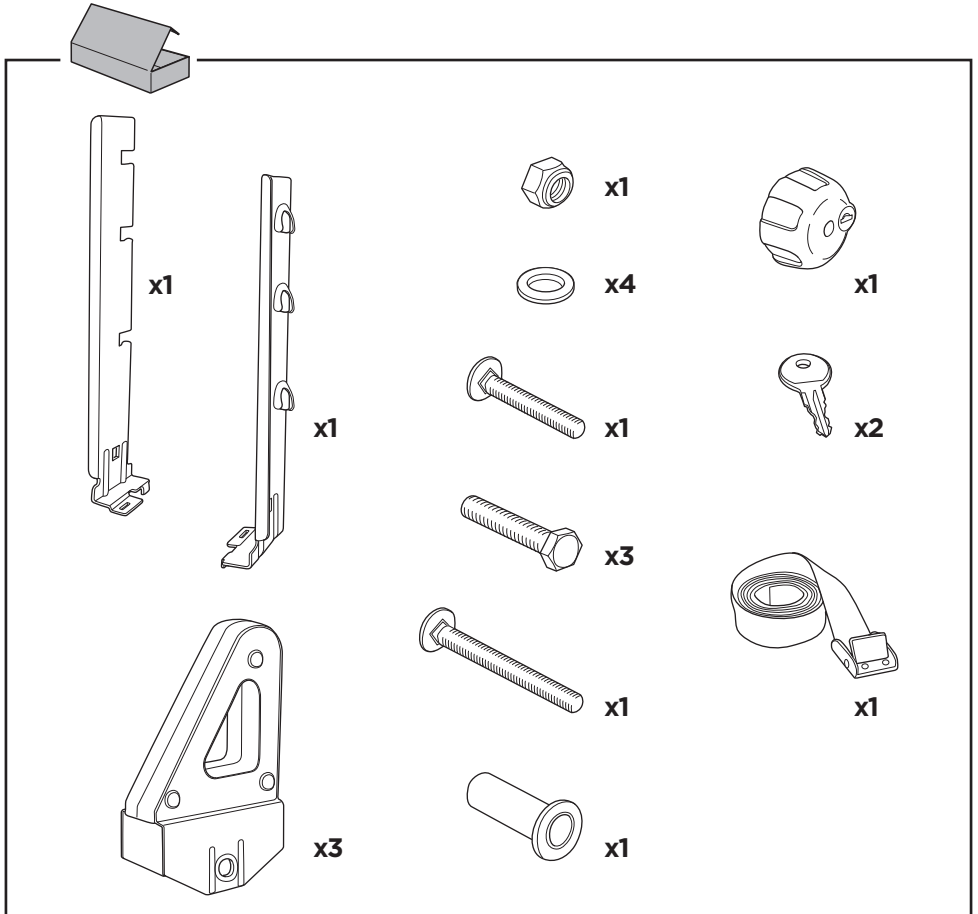

Thule Ladder Carrier 548

➤ Instructions

Ladder carrier

Thule SquareBar

54800, 548001

c.20150630
501-6222-04

1

2

x1

5

6

A

B

C

1.6 kg

Thule One-Key System