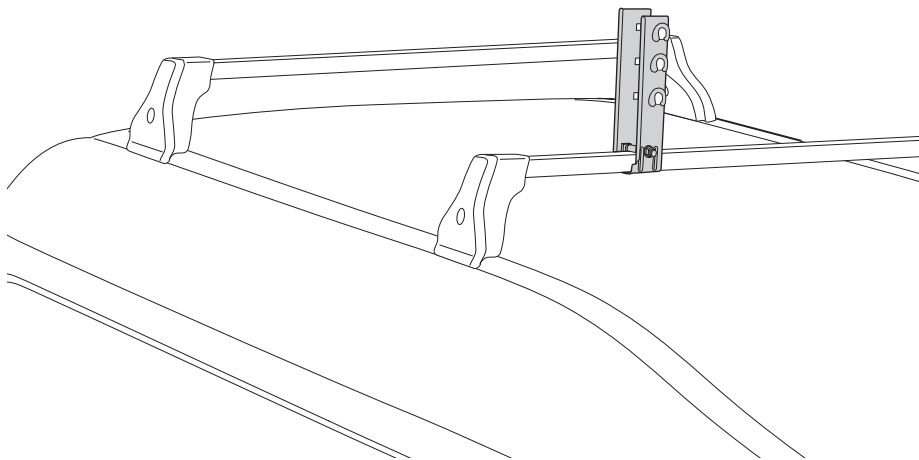

Thule Ladder Carrier 548

➤ Instructions

Ladder carrier

Thule SquareBar

54800, 548001

c.20150630
501-6222-04

1

2