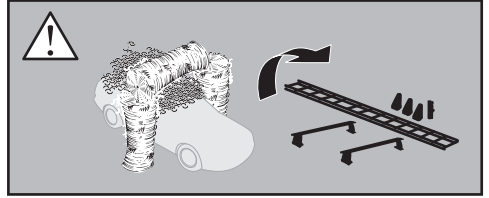

Thule Ladder Carrier 548

➤ Instructions

Ladder carrier

Thule SquareBar

54800, 548001

c.20150630
501-6222-04

1

2