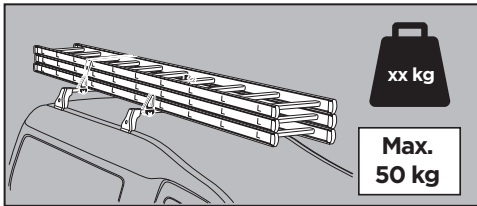

x1

5

6

A

B

C

1.6 kg

Thule One-Key System