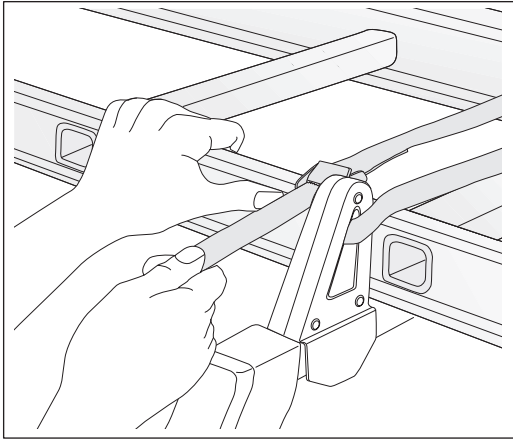

x1

5

6

A

B

C

1.6 kg

Thule One-Key System