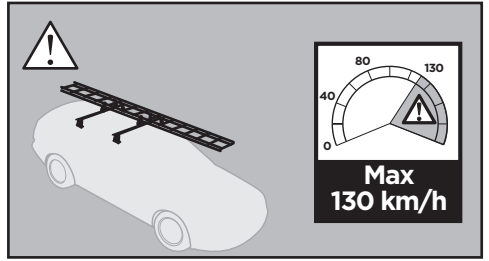

Thule Ladder Carrier 548

➤ Instructions

Ladder carrier

Thule SquareBar

54800, 548001

c.20150630
501-6222-04

1

2