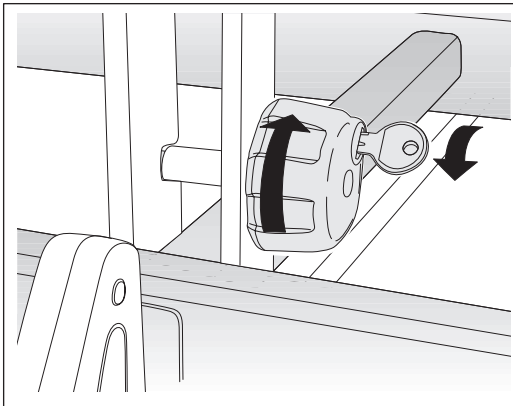

x1

5

6

A

B

C

1.6 kg

Thule One-Key System